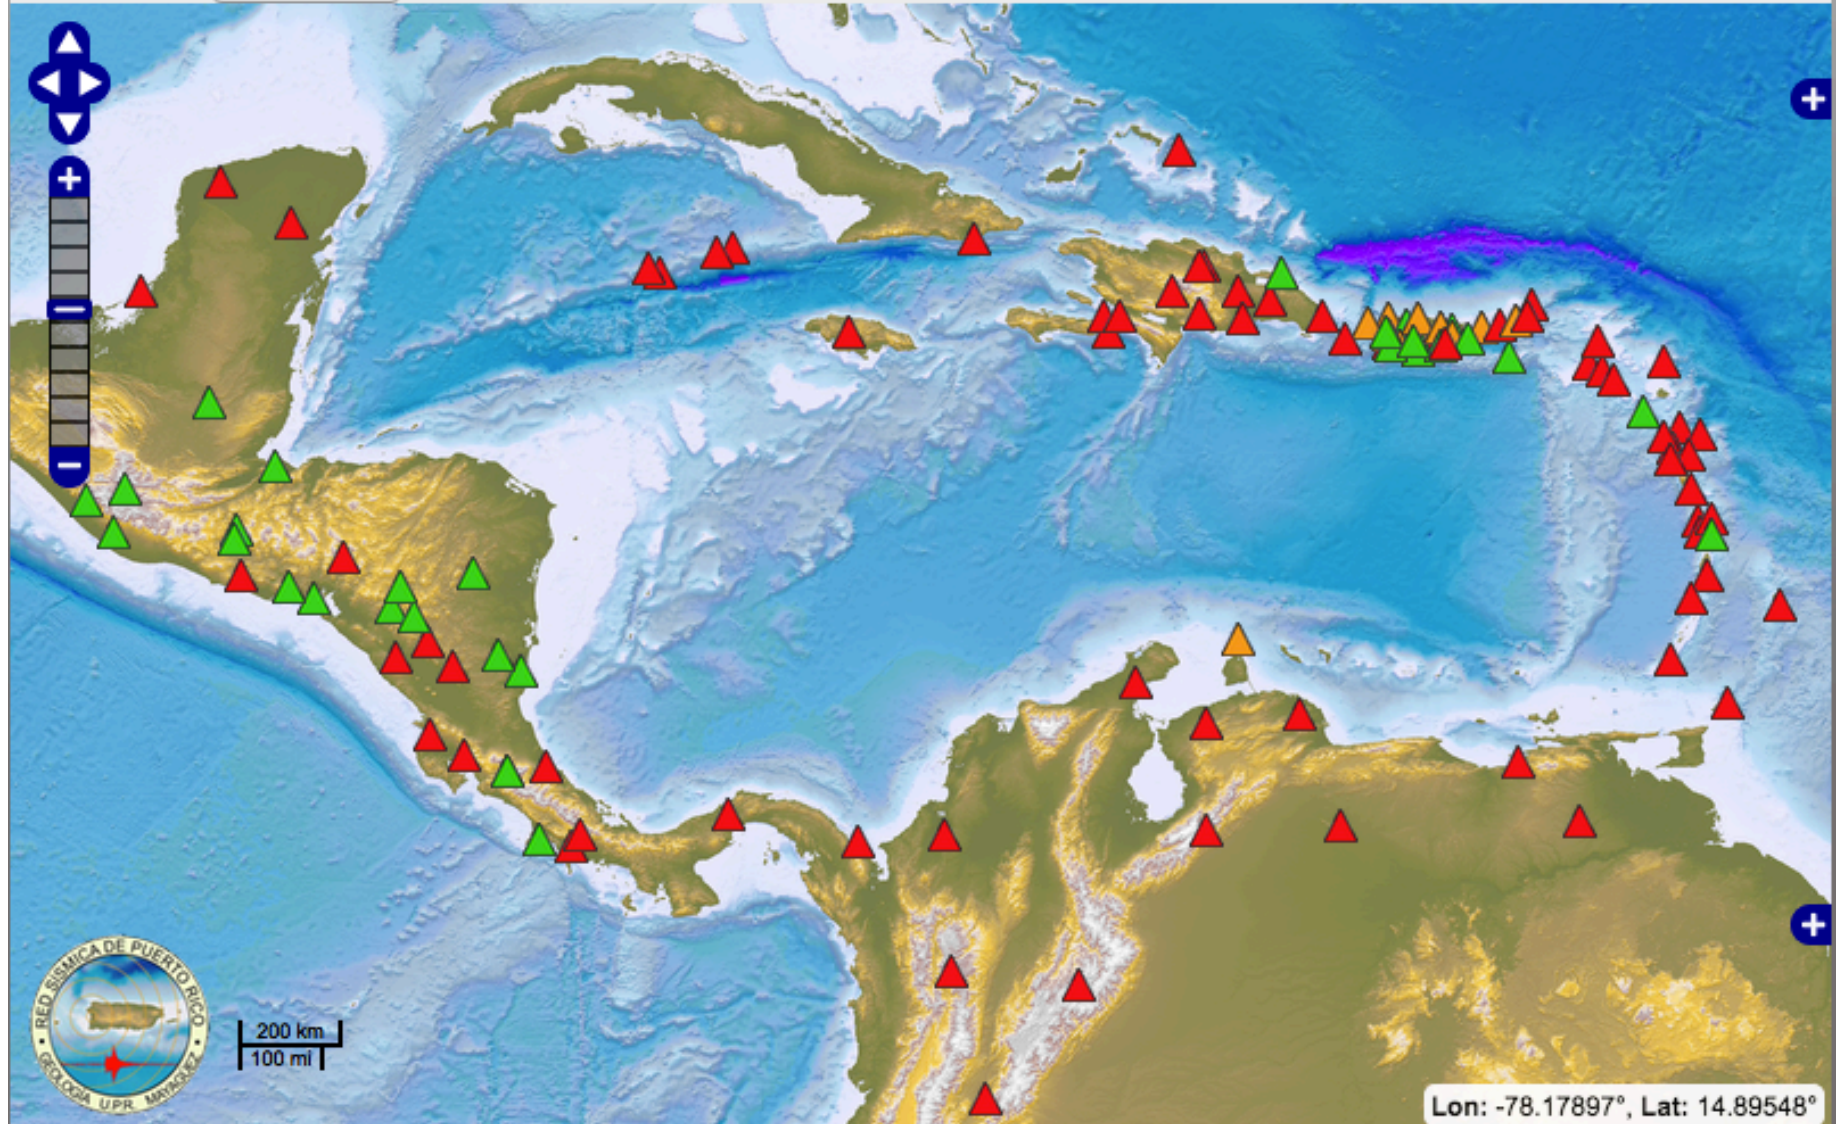

Seismometers

Latency

Fri, 26 Jun 2015 06:43:37 +0000

Go to Station: